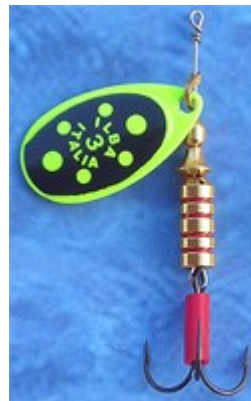

New model of classic spinner TONDO. The maximum contrast of colours between the black/red mask of the blade and the brightness of points (Fluorlemon, Fluorange or White), create an effect highly visible and very attractive for fishes!

Complete with a red tube on treble hook, is available in 5 sizes from 2 to 10 grams.

N° 0 - gr.2

N° 1 - gr.3

N° 2 - gr.5

N° 3 - gr.7

N° 4 - gr.10

AVAILABLE COLOURS

BLACK
FLUORLEMON